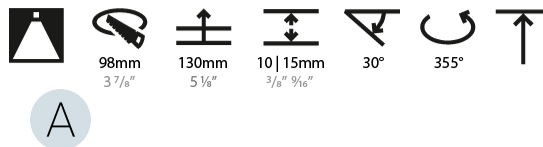

PHYSICAL

Shape: Square
Length (mm): 107
Length (in): 4 3/16
Width (mm): 107
Width (in): 4 3/16
Depth (mm): 112
Depth (in): 4 7/16
Ceiling Thickness (mm): 10 / 12.5 / 15
Ceiling Thickness (in): 3/8 or 1/2 or 9/16
Min. Recessing Depth (mm): 130
Min. Recessing Depth (in): 5 1/8
Light Distribution: Adjustable / Downlight
Weight (kg): 0.479
Weight (lbs): 1.06
Fixture Finish: SSR / BKV / CWI / CRY / HAB / UFT / ITA / RUA / FTG / MYG / LOD / PUS / FRO / FUP / KIA / POP / BLS / SPG / MEY / GOH / GUM / CHC / COM / ABZ / JAG / OBR / MOS / ROR
Fixture Material: Aluminum Die Cast
Cut-out Measurements: 98mm / 3 7/8"

ELECTRICAL

Lamp Type: LED (Zhaga Standard)
Input Wattage (W): 16.5
Total Output Wattage (W): 14
Dimming: Tri-Mode (Non-Dimming and Phase Dimming (120Vac only) and 0-10V Dimming)
Driver Included: No
Driver Location: Recessed Housing
Driver Type: Constant Current - Universal
Driver Class: Class 2
Housing: See components
Input Voltage (V): 120 - 277
Constant Current (MA): 500

LED

Number of LEDs: 1
Color Temperature (°K): 2700 / 3000 / 3500 / 4000
Max. Delivered Lumen (lm): 940 / 980 / 1029 / 1050
Nominal Lumen (lm): 1386 / 1438 / 1511 / 1542
CRI: >90 CRI
Lamp Life (hrs): 50000

OPTICAL

Reflector: 20 / 40 / 60
Adjustability: Rotational 355°; Tilt 30°

RATINGS AND CERTIFICATIONS

Certified By: Certified for North American Standards
IP rating: IP20