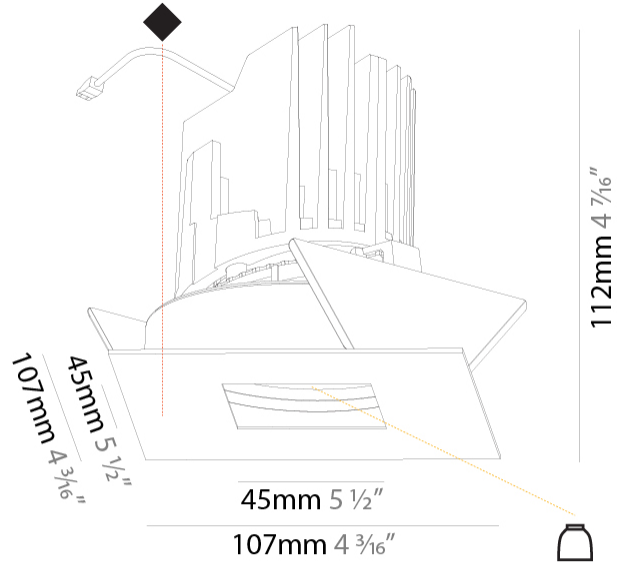

GENERAL

Series: Bioniq
 Subseries: Bioniq Square Pinhole
 Brand: Prolicht
 Division: Architectural
 Mounting Type: Recessed
 Mounting Location: Ceiling
 Subcategory: Downlight

PHYSICAL

Shape: Square
 Length (mm): 107
 Length (in): 4 3/16
 Width (mm): 107
 Width (in): 4 3/16
 Depth (mm): 112
 Depth (in): 4 7/16
 Ceiling Thickness (mm): 10 / 12.5 / 15
 Ceiling Thickness (in): 3/8 or 1/2 or 9/16
 Min. Recessing Depth (mm): 130
 Min. Recessing Depth (in): 5 1/8
 Light Distribution: Adjustable / Downlight
 Weight (kg): 0.479
 Weight (lbs): 1.06
 Fixture Finish: SSR / BKV / CWI / CRY / HAB / UFT / ITA / RUA / FTG / MYG / LOD / PUS / FRO / FUP / KIA / POP / BLS / SPG / MEY / GOH / GUM / CHC / COM / ABZ / JAG / OBR / MOS / ROR
 Fixture Material: Aluminum Die Cast
 Cut-out Measurements: 98mm / 3 7/8"

OPTICAL

Reflector: 20 / 40 / 60
 Adjustability: Rotational 355°; Tilt 30°

RATINGS AND CERTIFICATIONS

Certified By: Certified for North American Standards
 IP rating: IP20

BIONIQ SQUARE PINHOLE RECESSED

A35377-

GENERAL

Series: Bioniq
 Subseries: Bioniq Square Adjustable
 Brand: Prolicht
 Division: Architectural
 Mounting Type: Trimless
 Mounting Location: Ceiling
 Subcategory: Downlight

PHYSICAL

Shape: Square
 Diameter (mm): 95
 Diameter (in): 3 3/4
 Length (mm): 106
 Length (in): 4 3/16
 Width (mm): 106
 Width (in): 4 3/16
 Height (mm): 134
 Height (in): 5 1/4
 Ceiling Thickness (mm): 10 / 12.5 / 15 / 25
 Ceiling Thickness (in): 3/8 or 1/2 or 9/16 or 1
 Min. Recessing Depth (mm): 150
 Min. Recessing Depth (in): 5 7/8
 Light Distribution: Adjustable / Downlight
 Weight (kg): 0.655
 Weight (lbs): 1.44
 Fixture Finish: SSR / BKV / CWI / CRY / HAB / UFT / ITA / RUA / FTG / MYG / LOD / PUS / FRO / FUP / KIA / POP / BLS / SPG / MEY / GOH / GUM / CHC / COM / ABZ / JAG / OBR / MOS / ROR
 Fixture Material: Aluminum Die Cast
 Cut-out Measurements: 120mm / 4 3/4" x 120mm / 4 3/4"
 Upon Request: Unique Ceiling Thickness